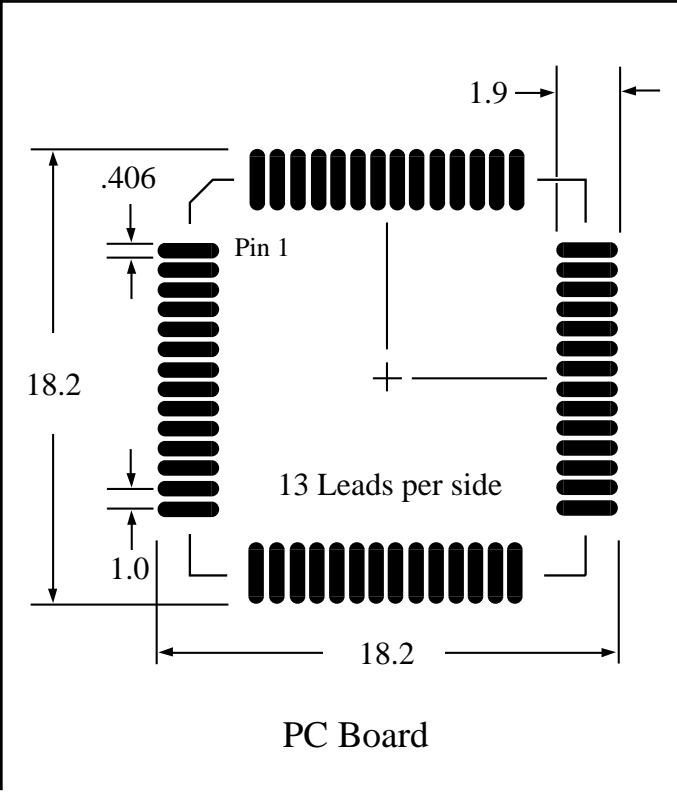

Part # **QFP52T40-3.2**
 Leads **52** Pitch **1.0mm**
 Body Size **14mmSQ**

TopLine™
 Tel 1-714-898-3830
 info@toplinedummy.com

Dwg Q52P132X.pdf

Dimensions = mm