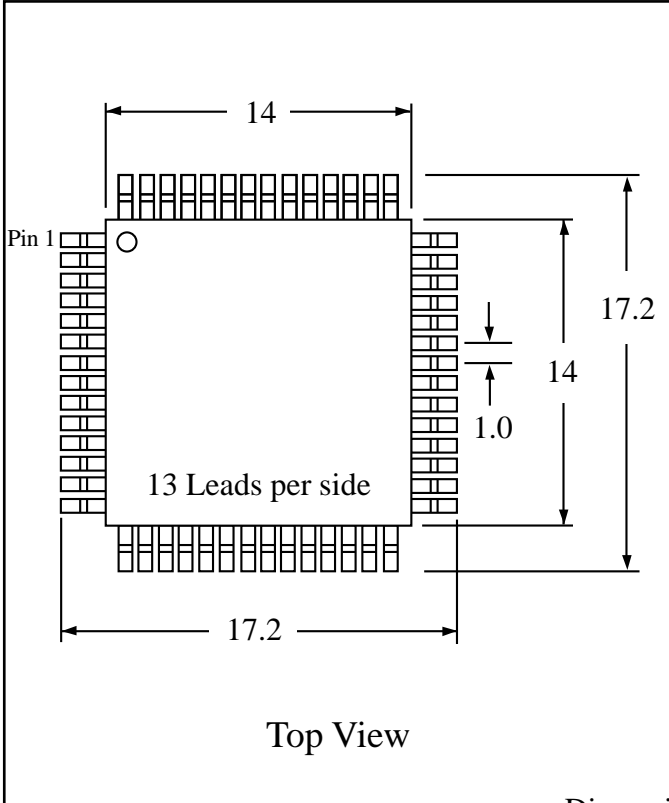

Part # **QFP52T40-3.2**
 Leads **52** Pitch **1.0mm**
 Body Size **14mmSQ**

TopLine™
 Tel 1-714-898-3830
 info@toplinedummy.com

Dwg Q52P132X.pdf

Dimensions = mm